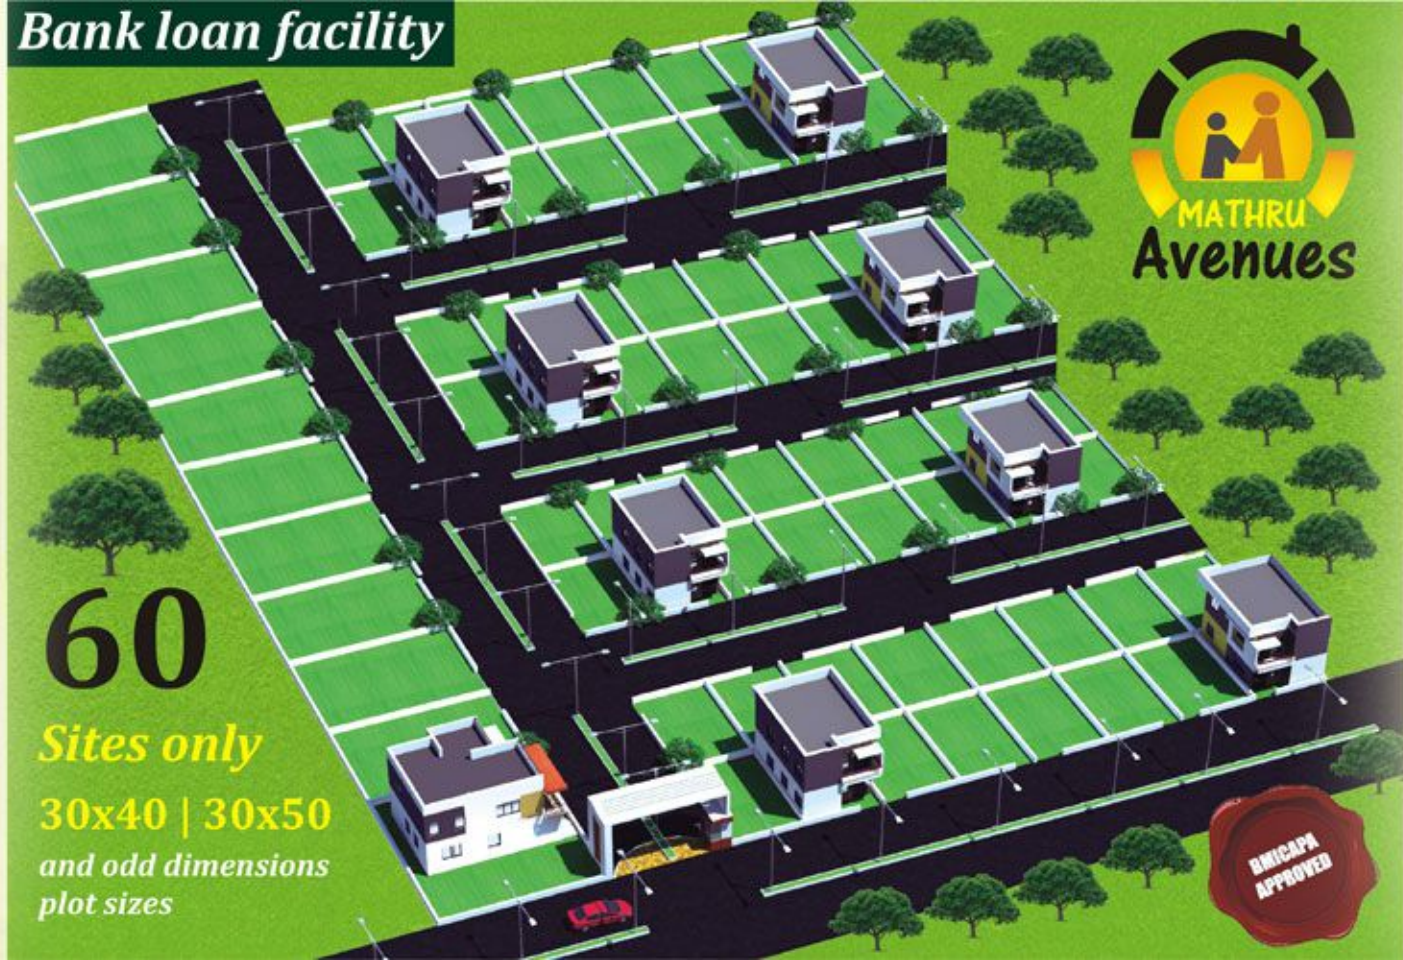

Promoted & Marketed by
Trinco Properties

Best in the Business

Thinking about the environment,
100% of the TIME

40 & 30 feet Main Road & Black Top Road

Park & Children Play Area

Jogging Track

Electricity & Telephone

24 hours water

Rainwater Harvesting

Bank loan facility

60

Sites only

30x40 | 30x50

*and odd dimensions
plot sizes*

**RMICAPA
APPROVED**